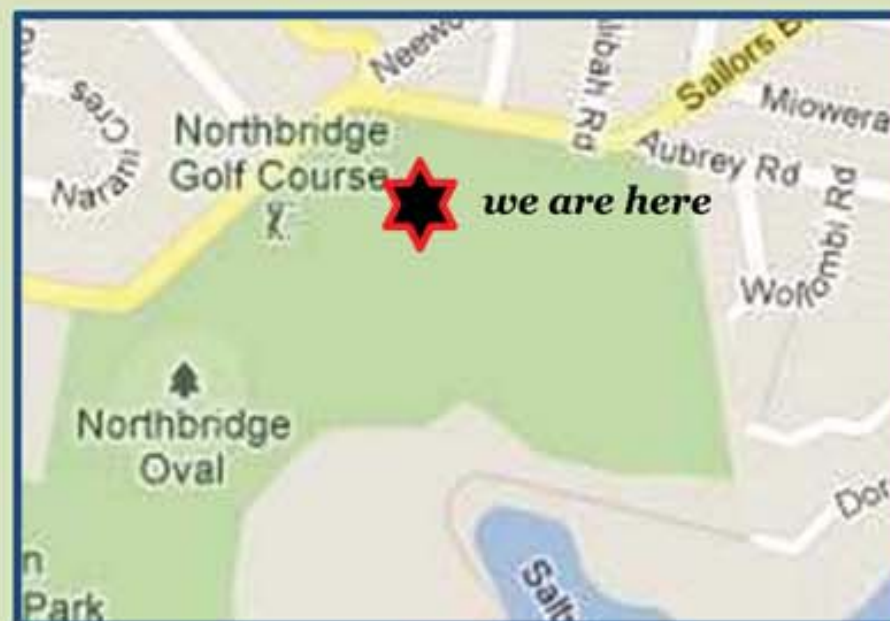

Where are we?

Willoughby Community Men's Shed
296E Sailors Bay Road
Northbridge NSW 2030

Phone
0408 204 805

Email
information@willoughbymensshed.com

Proudly supported by

Willoughby City Council

UnitingCare Aging Northern Sydney Region