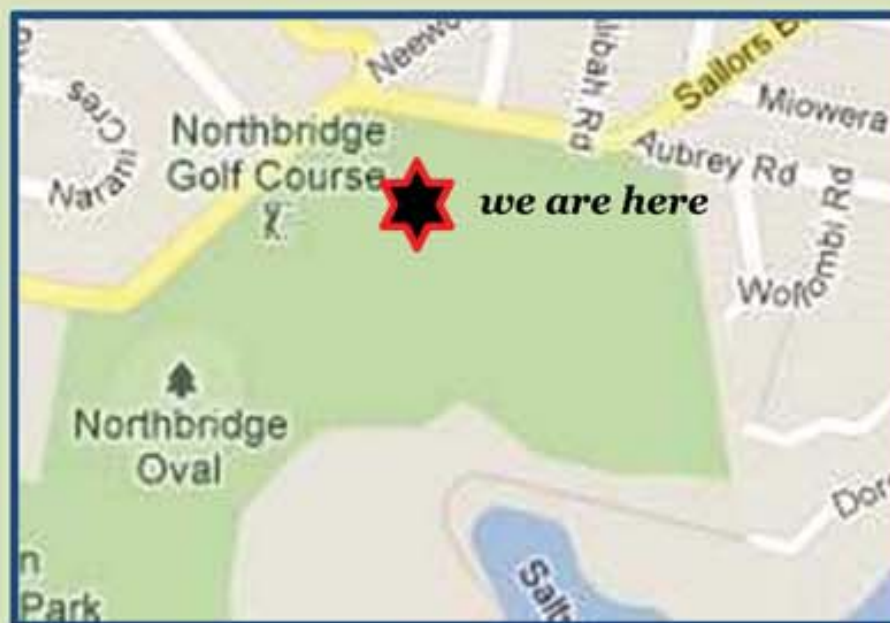

Where are we?

Willoughby Community Men's Shed
296E Sailors Bay Road
Northbridge NSW 2030

Phone
0408 204 805

Email
information@willoughbymensshed.com

Proudly supported by

Willoughby City Council

UnitingCare Aging Northern Sydney Region